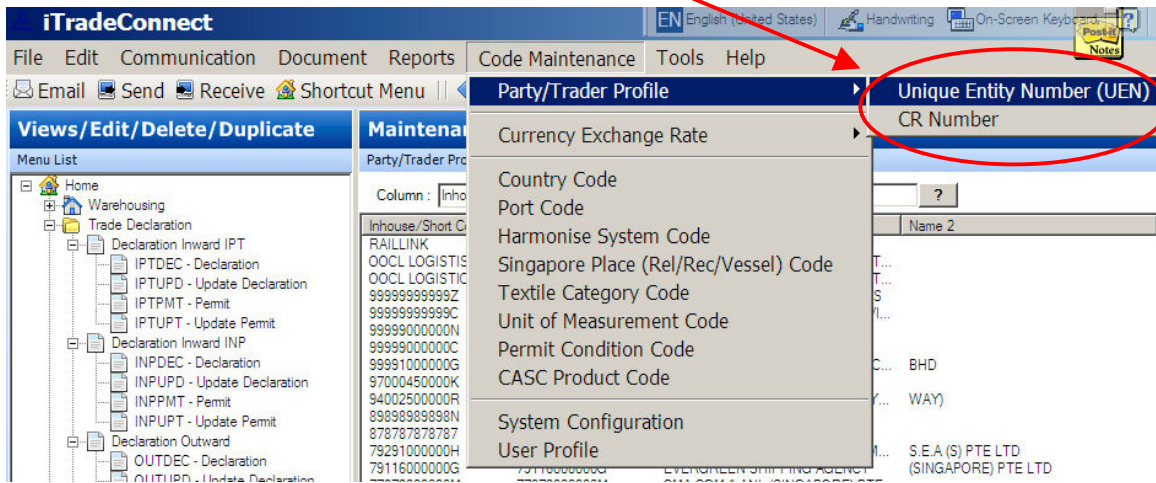

UEN Online Search Function

To convert to UEN manually from C.R. Nos, please:

1. Log in to TradeNet, and click on 'Code Maintenance':

2. From the list above, select required company and double click. Right click on mouse and 'Copy'