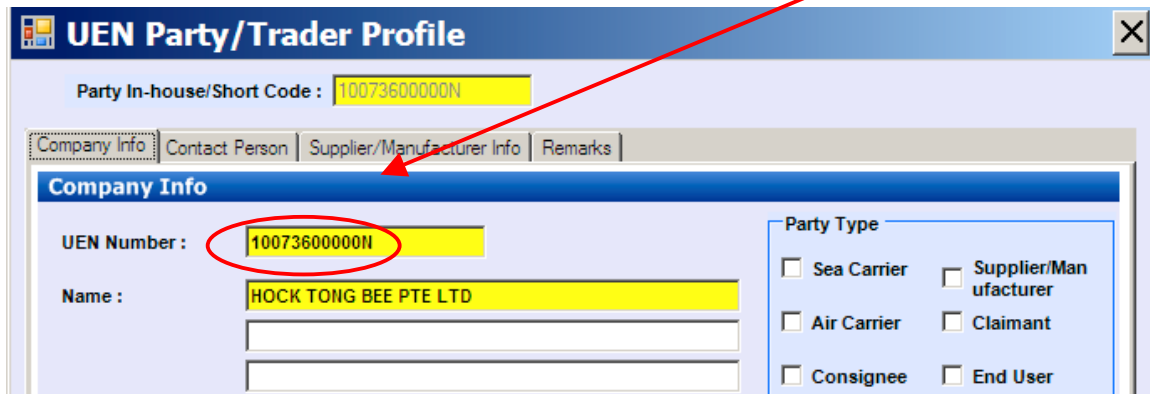

UEN Online Search Function

To convert to UEN manually from C.R. Nos, please:

1. Log in to TradeNet, and click on 'Code Maintenance':

2. From the list above, select required company and double click. Right click on mouse and 'Copy'