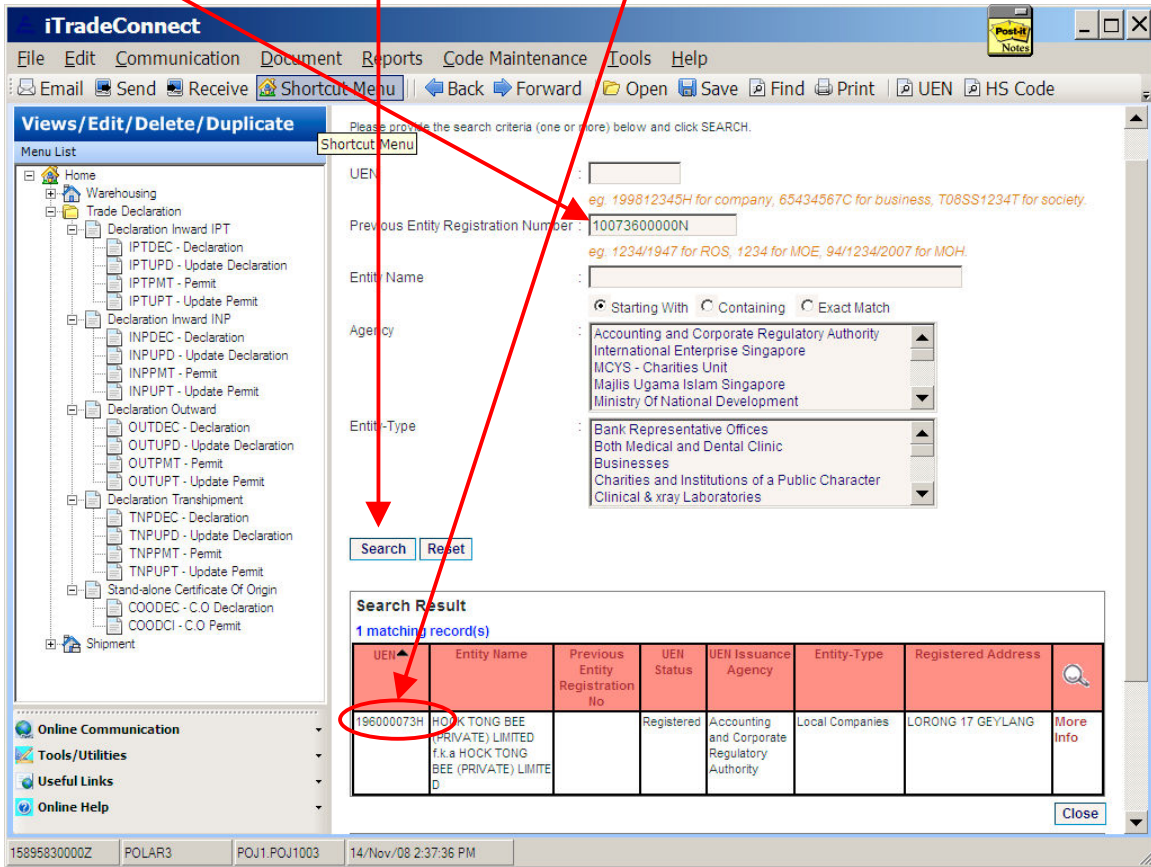

UEN Online Search Function

To convert to UEN manually from C.R. Nos, please:

1. Log in to TradeNet, and click on 'Code Maintenance':

2. From the list above, select required company and double click. Right click on mouse and 'Copy'

- 3. Paste first
- 4. Search
- 5. Copy

- 6. Paste over to here